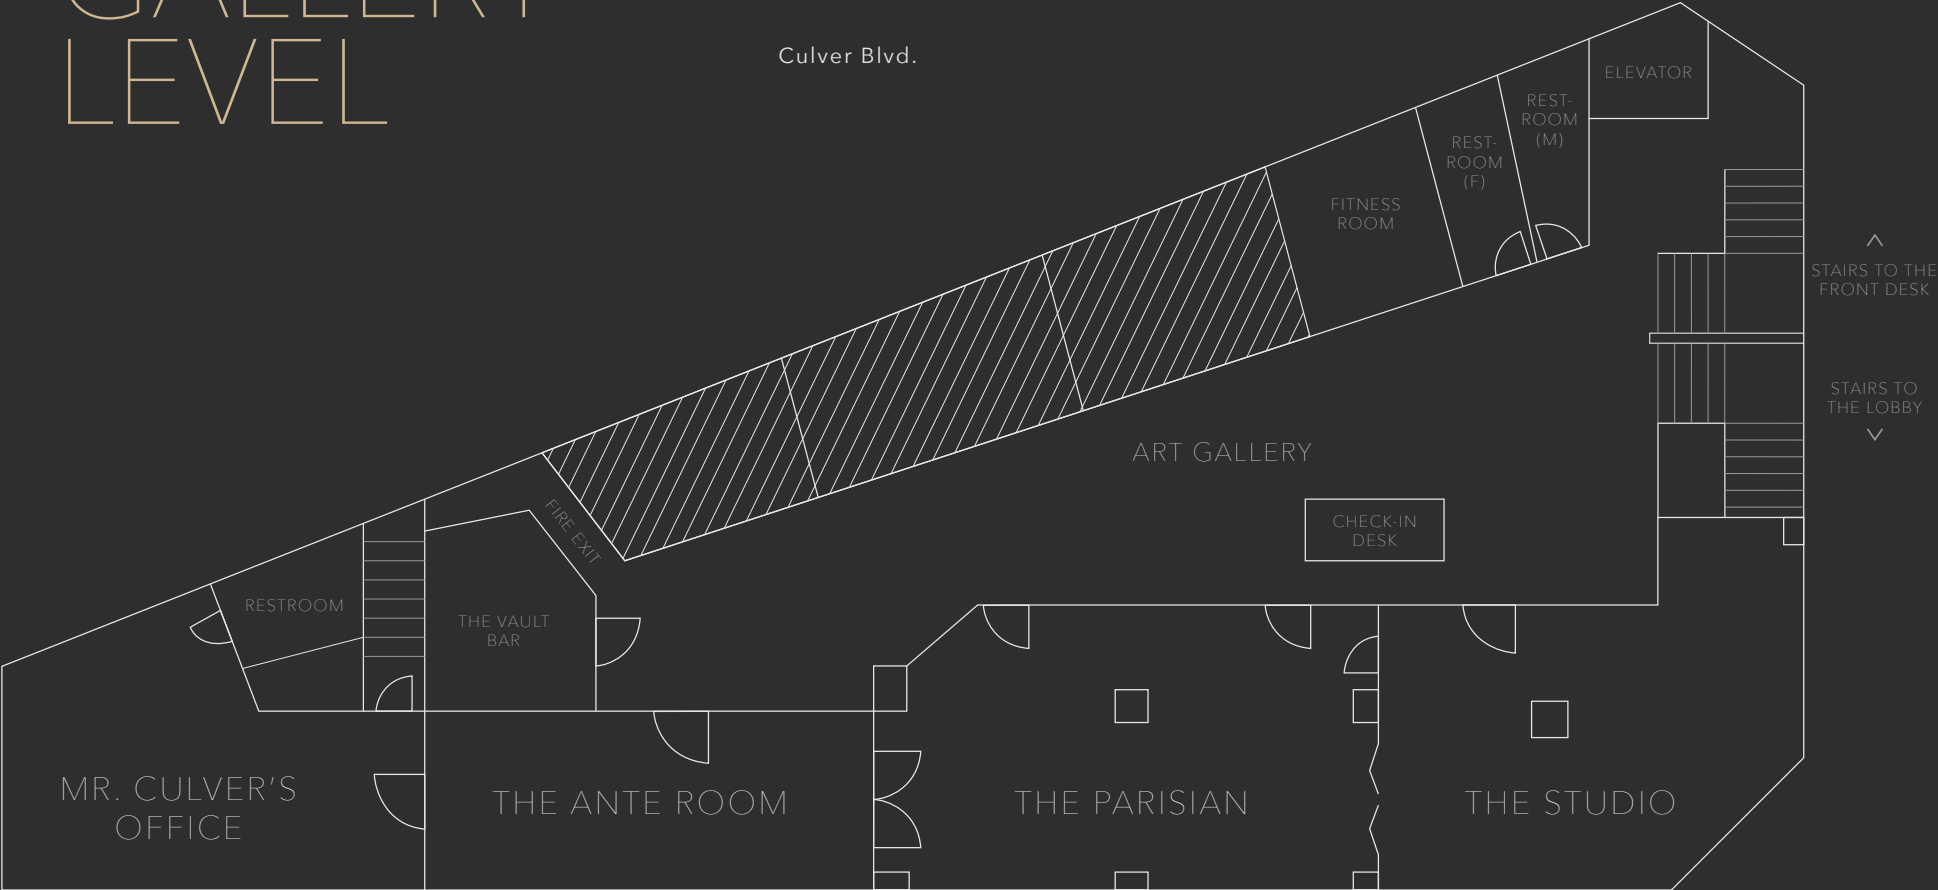

THE GALLERY LEVEL

THE STUDIO

400 SQ FT | 40 GUESTS COCKTAIL STYLE | 30 GUESTS SEATED