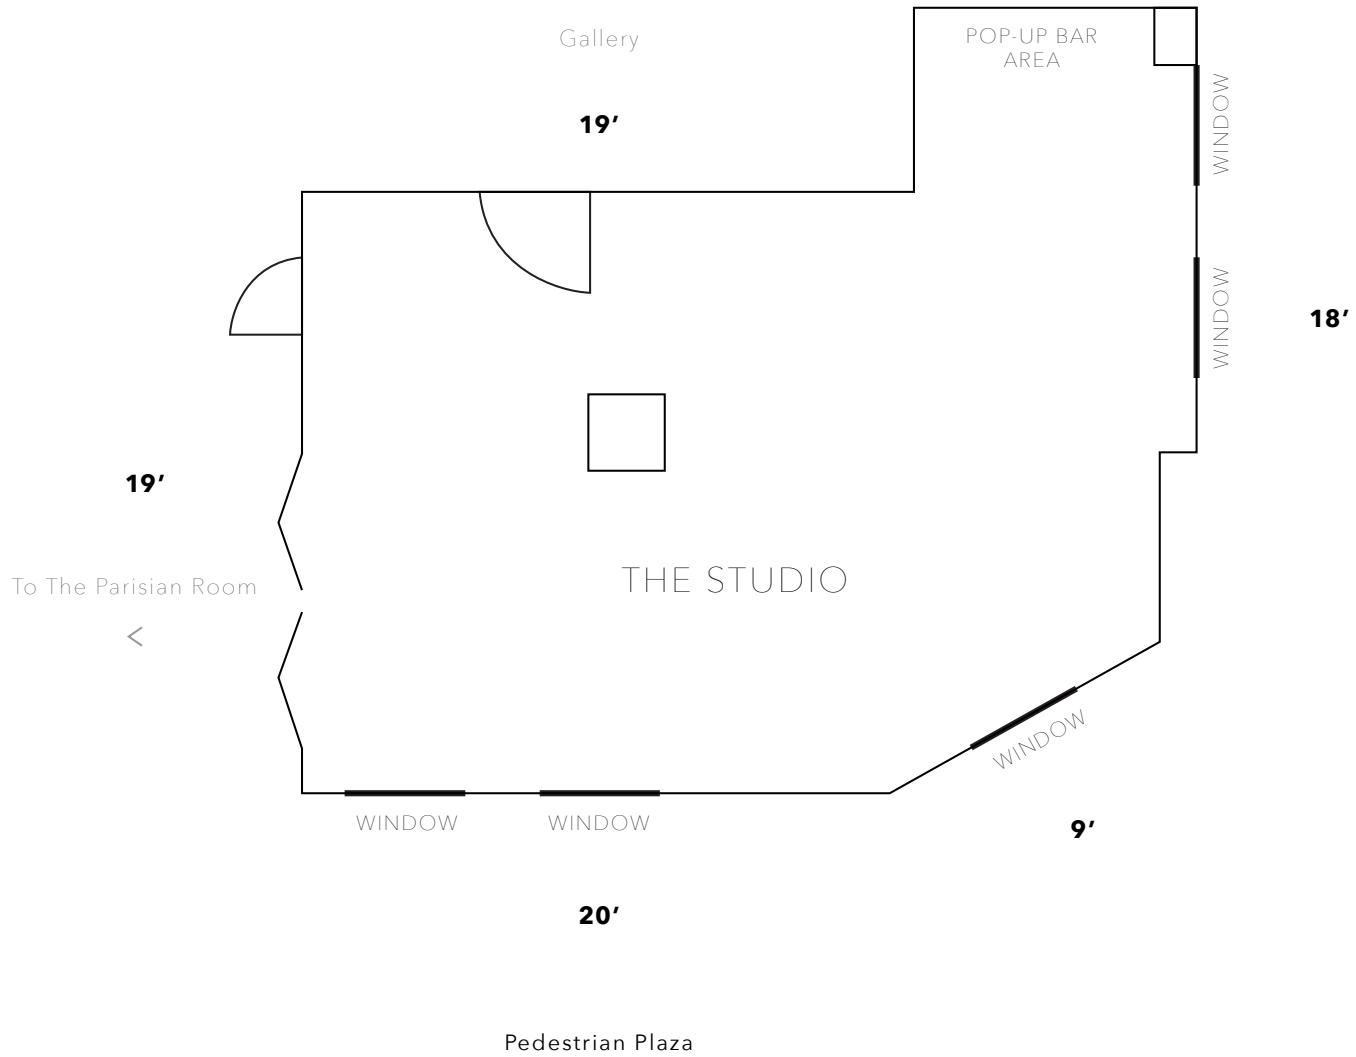

THE GALLERY LEVEL

THE STUDIO

400 SQ FT | 40 GUESTS COCKTAIL STYLE | 30 GUESTS SEATED