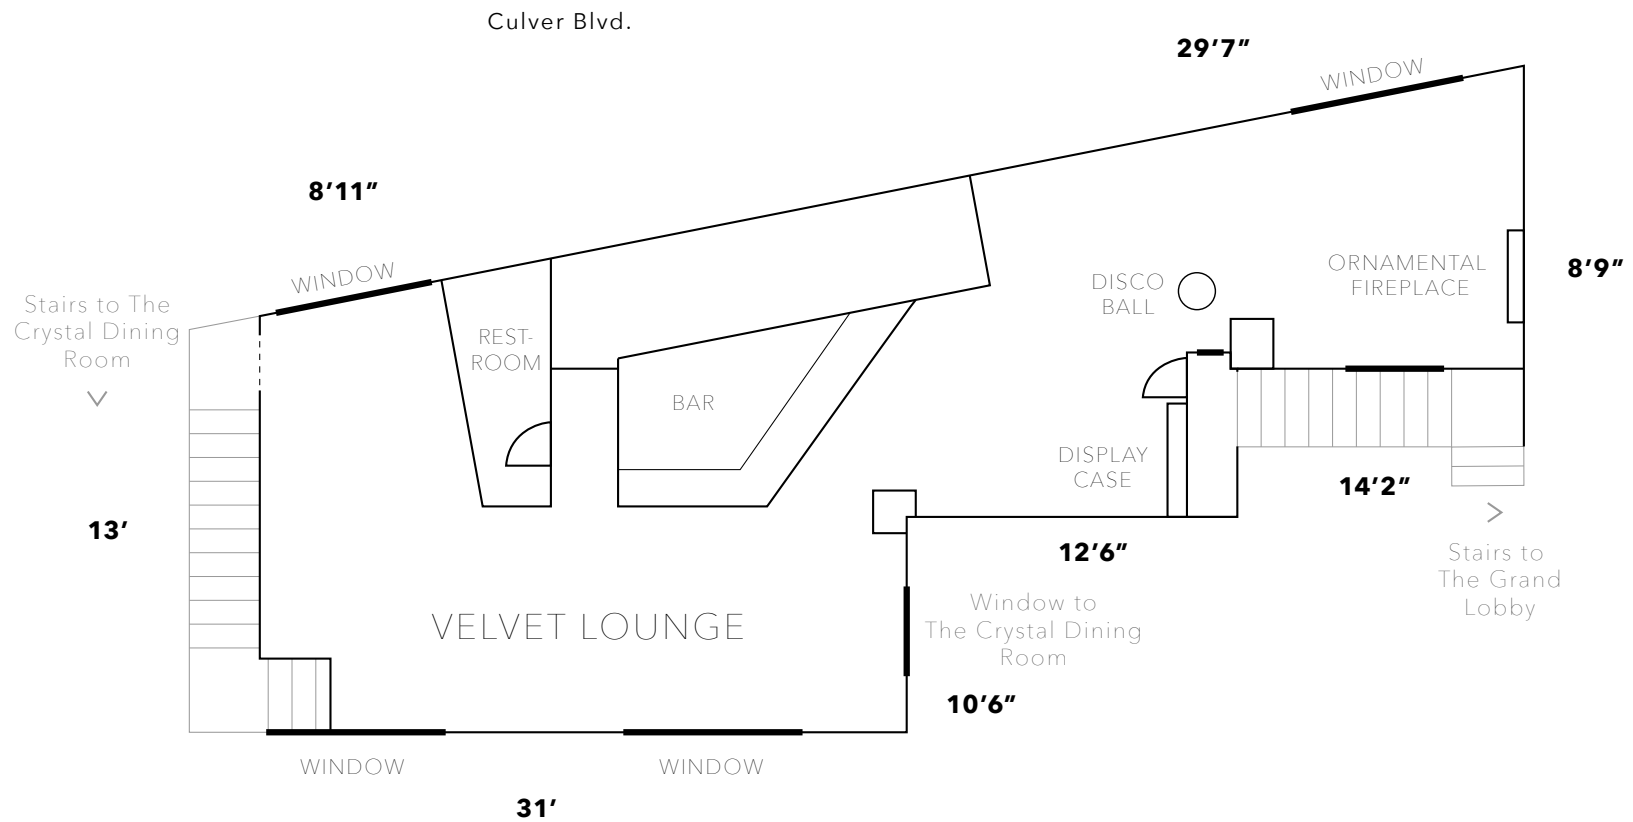

GROUND FLOOR & MEZZANINE

THE VELVET LOUNGE

750 SQ FT | 75 COCKTAIL STYLE