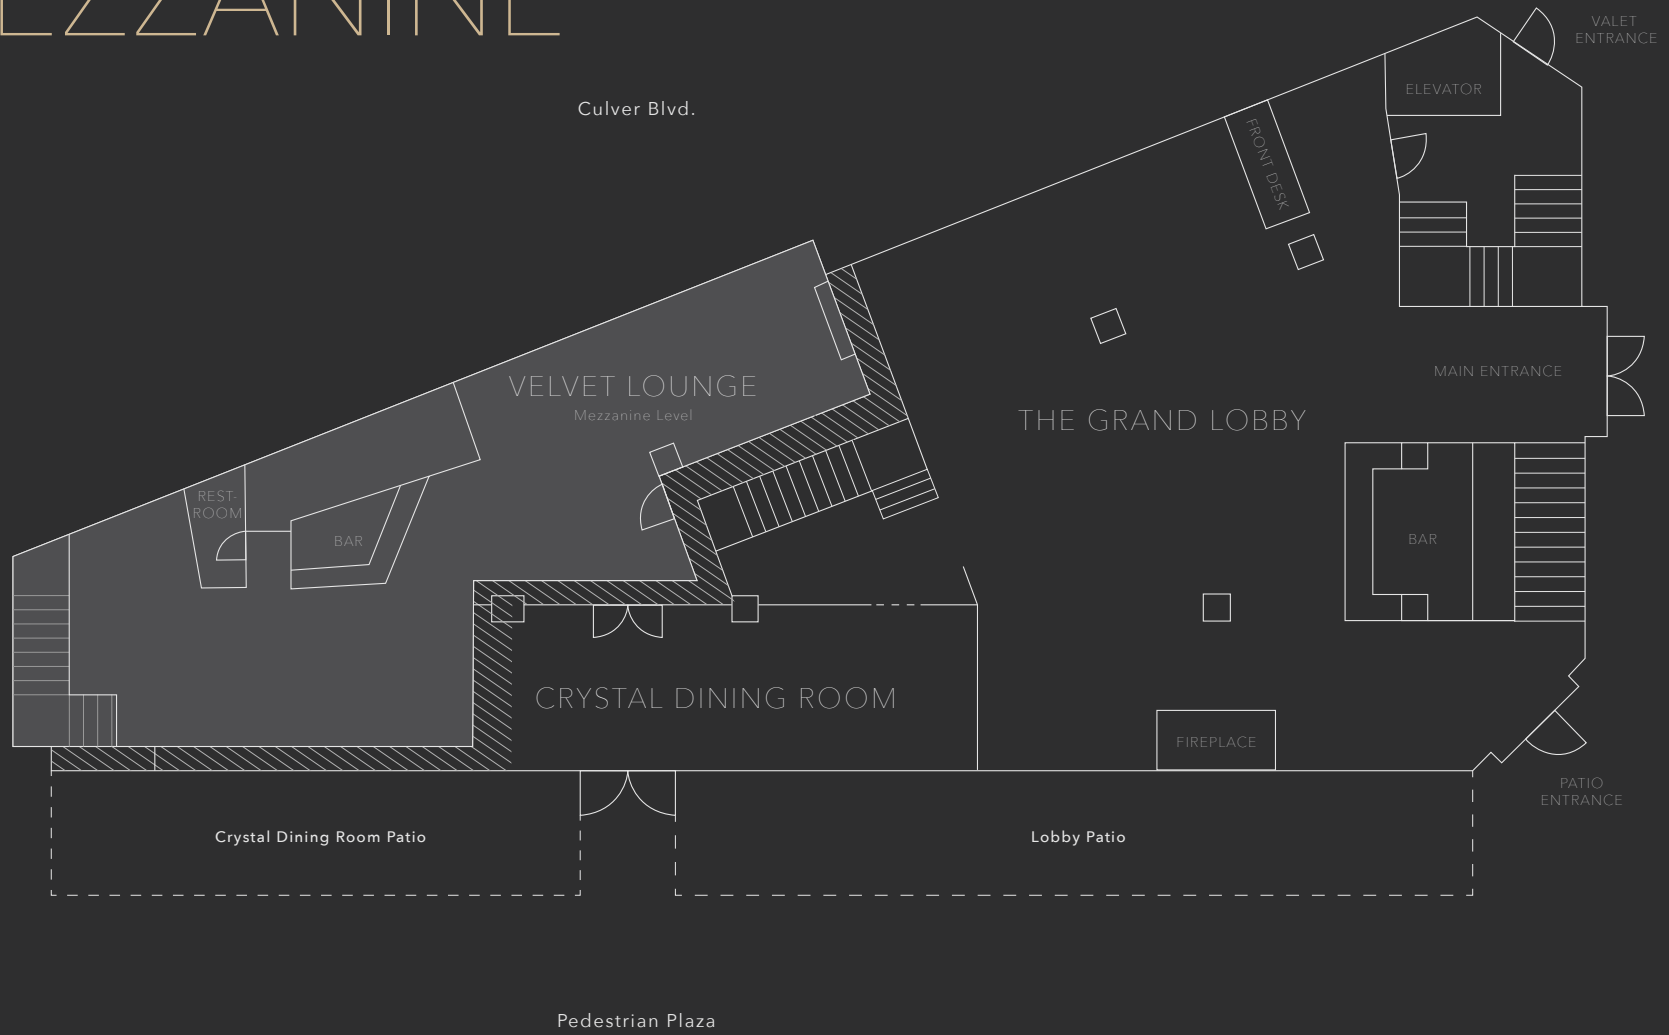

GROUND FLOOR & MEZZANINE

THE VELVET LOUNGE

750 SQ FT | 75 COCKTAIL STYLE