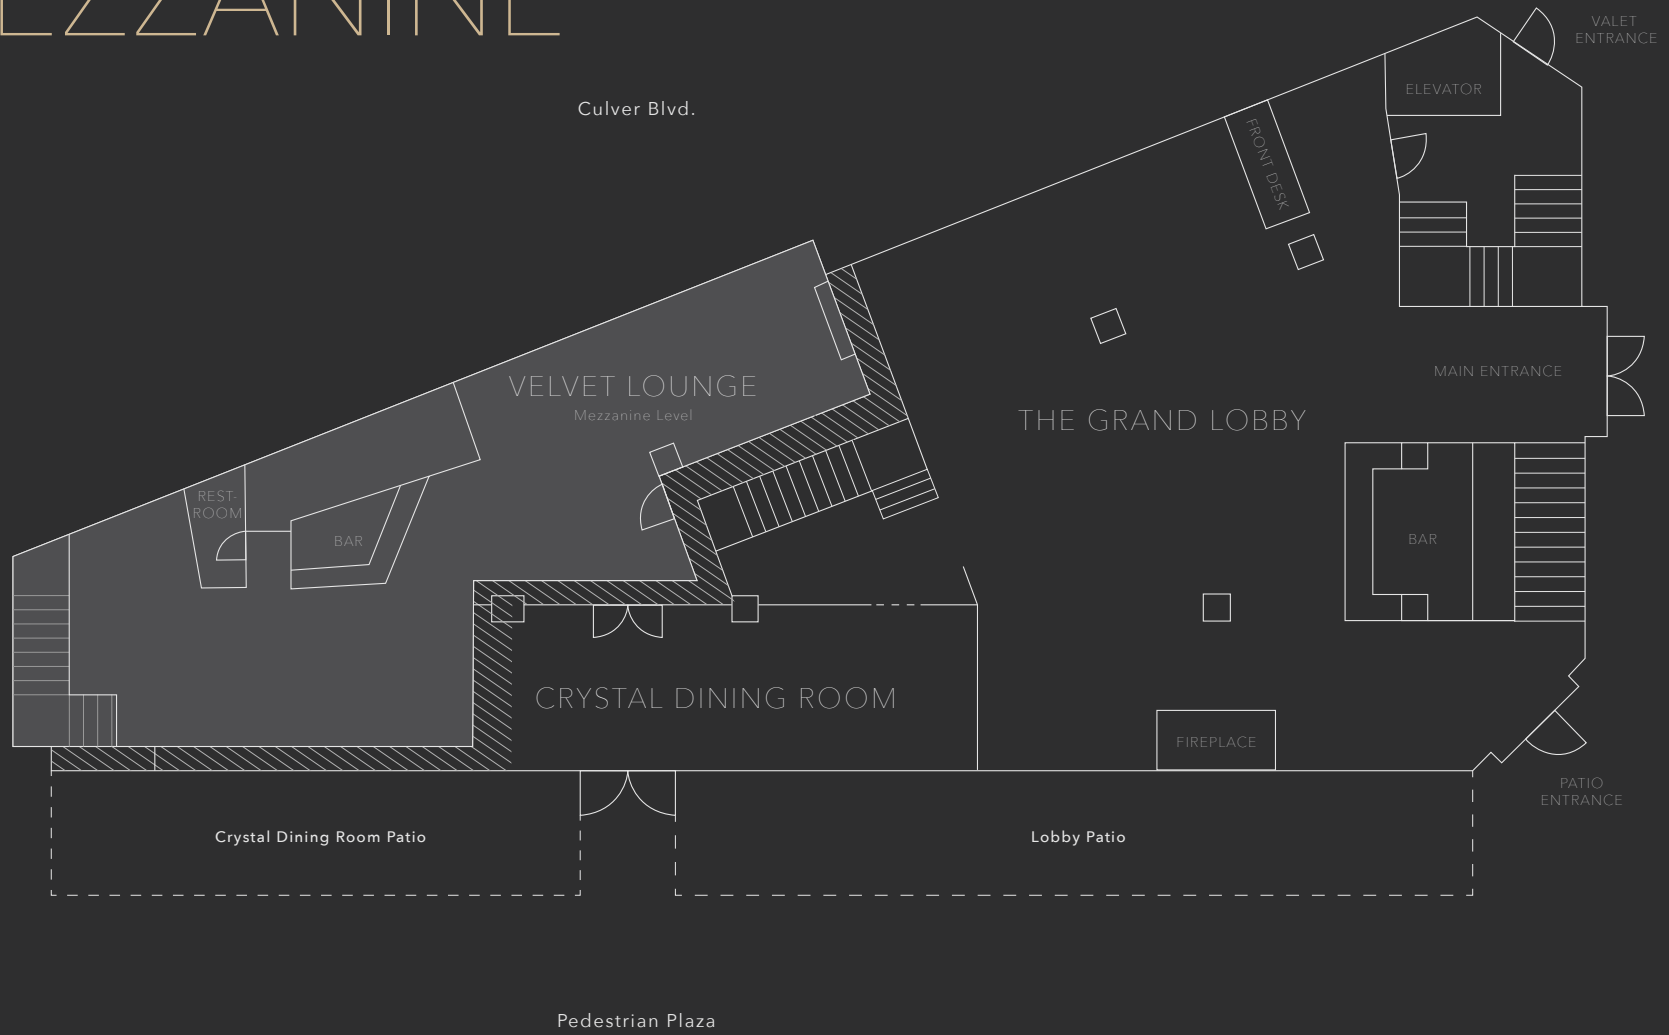

GROUND FLOOR & MEZZANINE

THE GRAND LOBBY

1,700 SQ FT | 100 SEATED | 100 THEATER