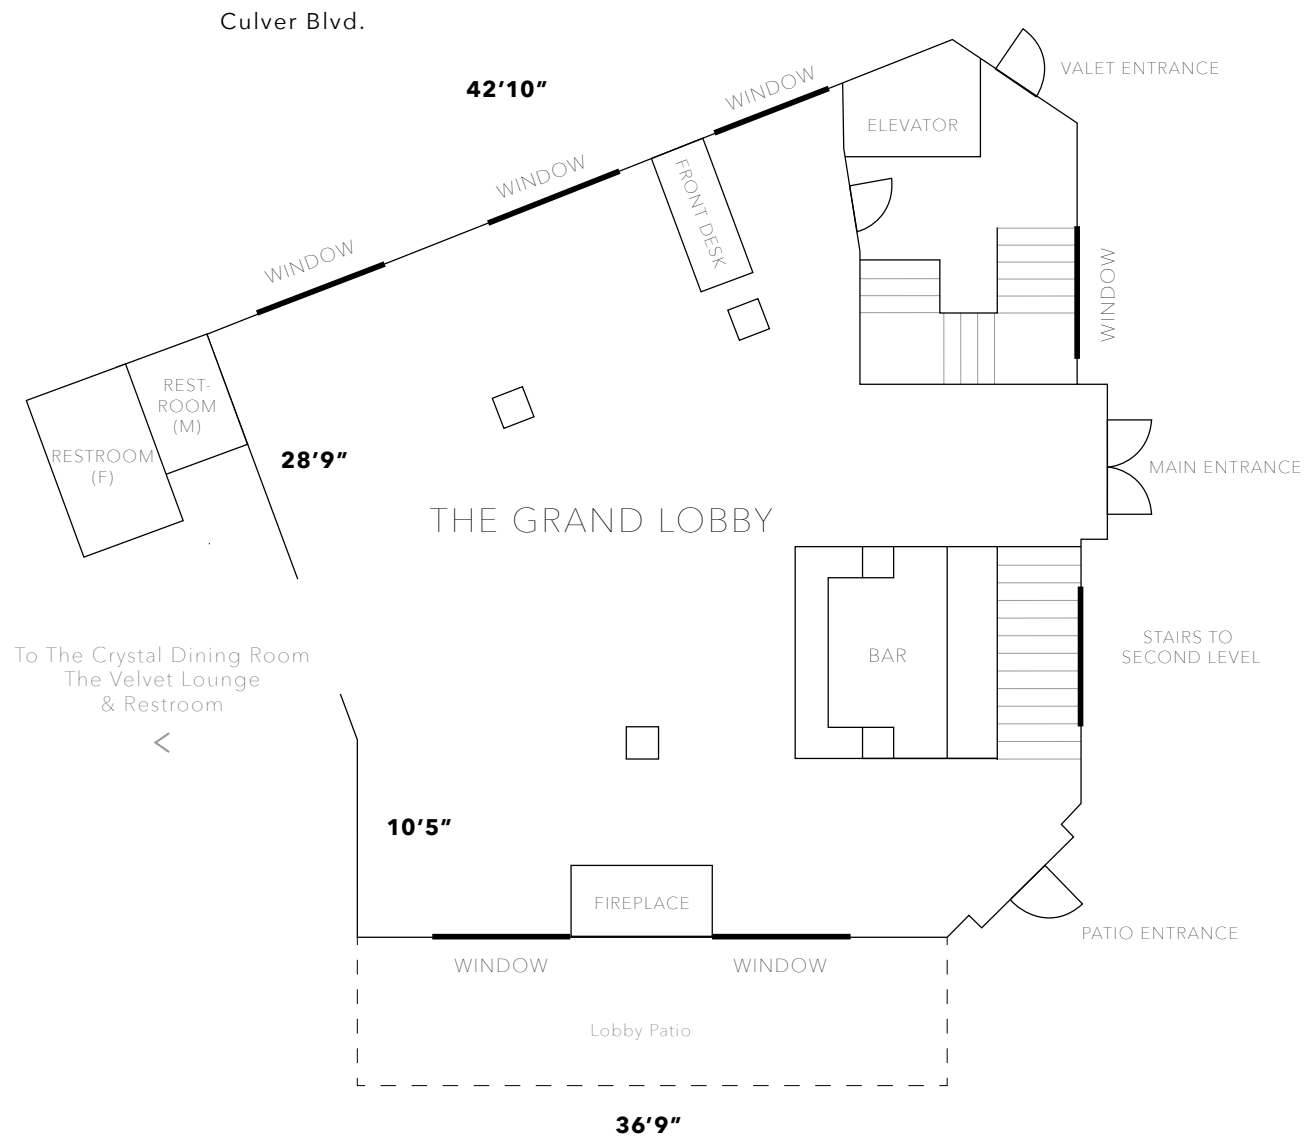

GROUND FLOOR & MEZZANINE

THE GRAND LOBBY

1,700 SQ FT | 100 SEATED | 100 THEATER