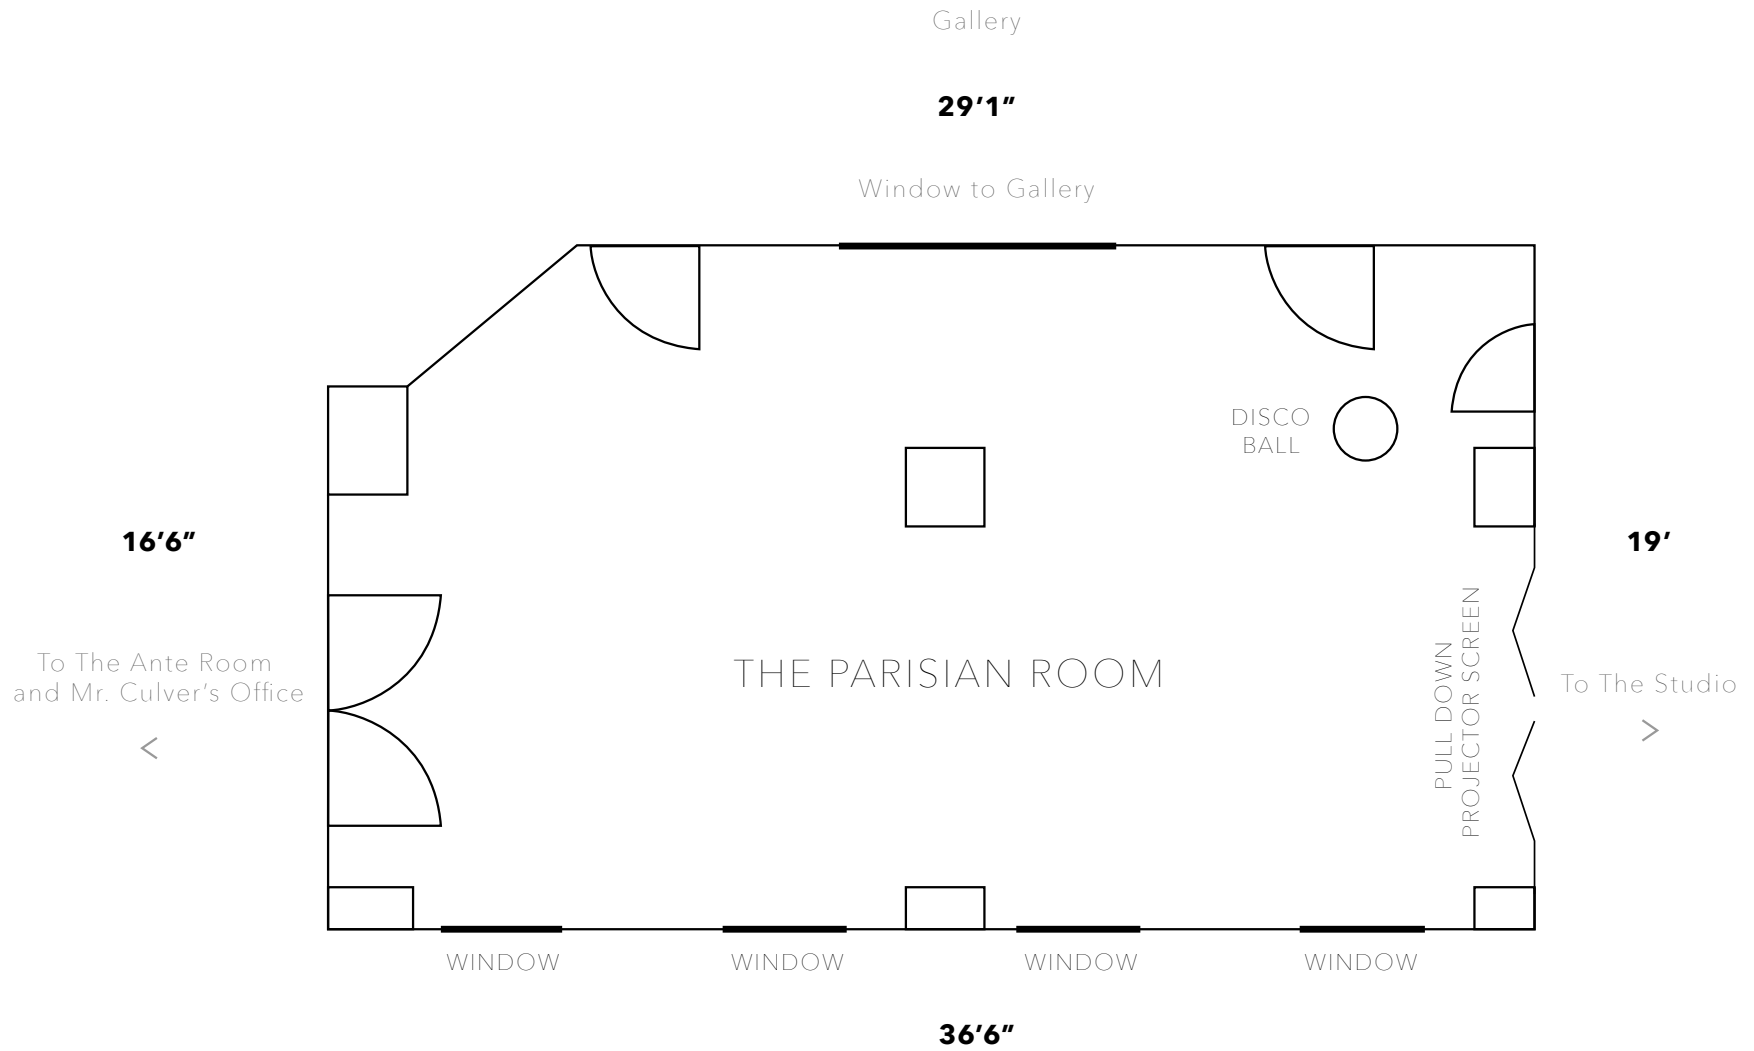

THE GALLERY LEVEL

Culver Blvd.

Pedestrian Plaza

THE PARISIEN ROOM

850 SQ FT
 60 GUESTS COCKTAIL STYLE | 50 GUESTS SEATED