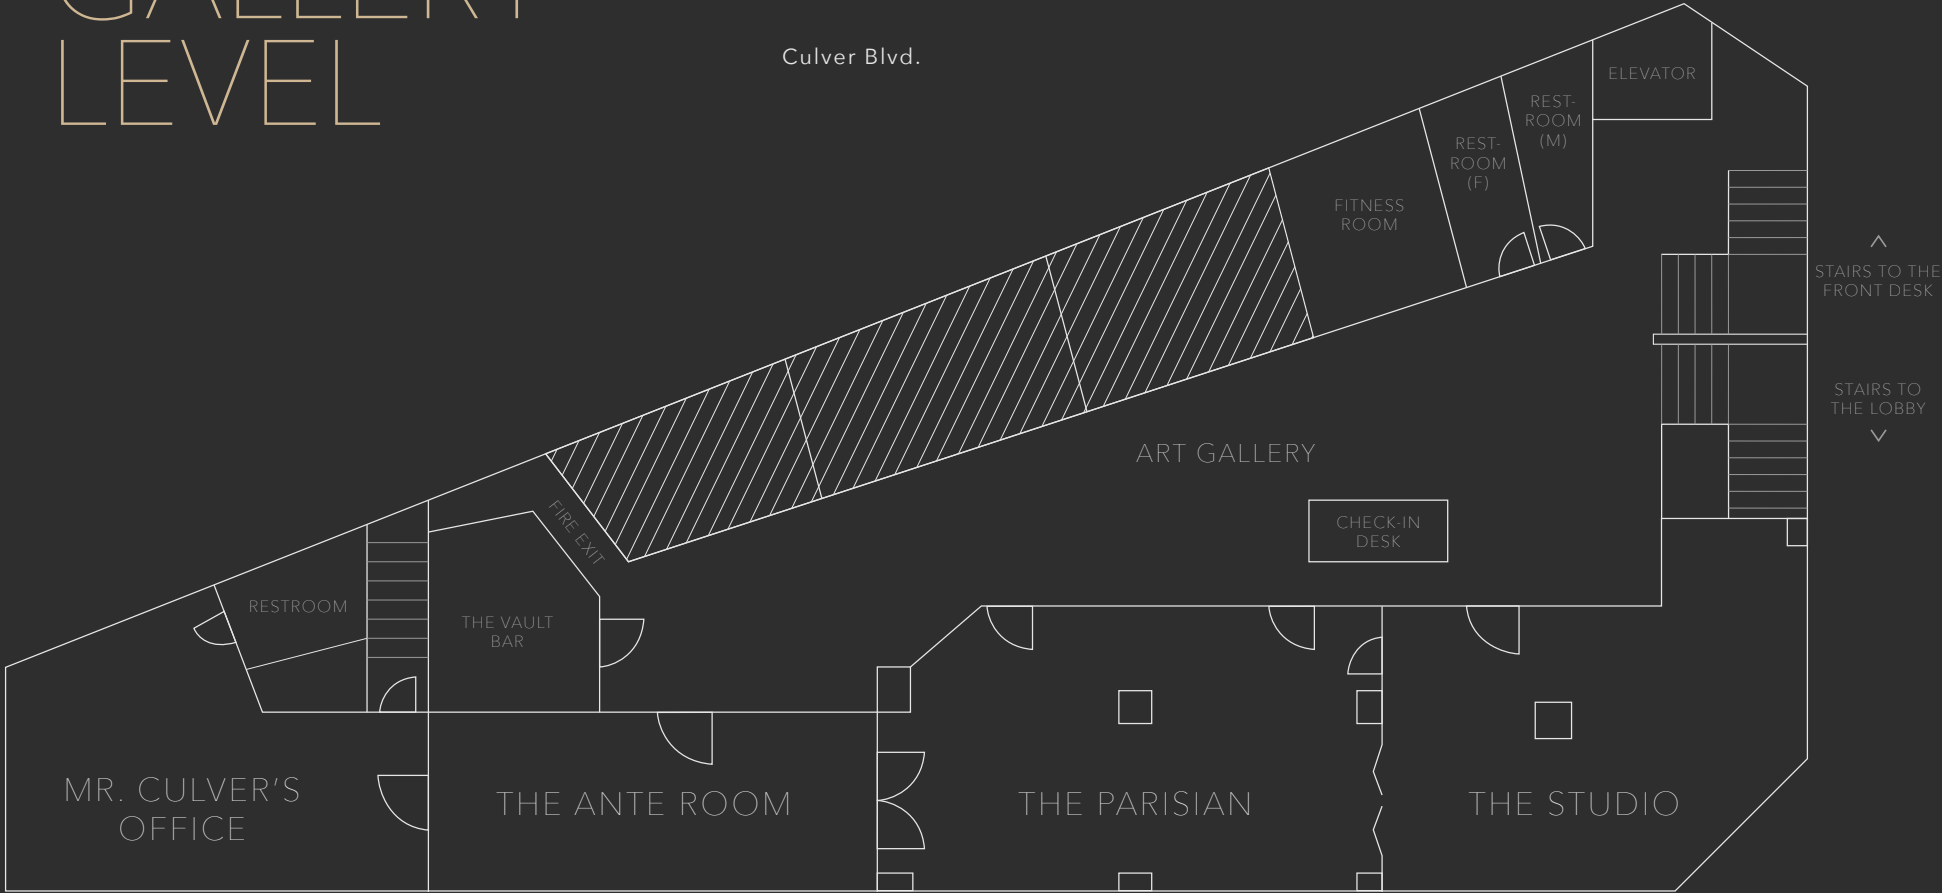

THE GALLERY LEVEL

Culver Blvd.

Pedestrian Plaza

THE PARISIEN ROOM

850 SQ FT
 60 GUESTS COCKTAIL STYLE | 50 GUESTS SEATED